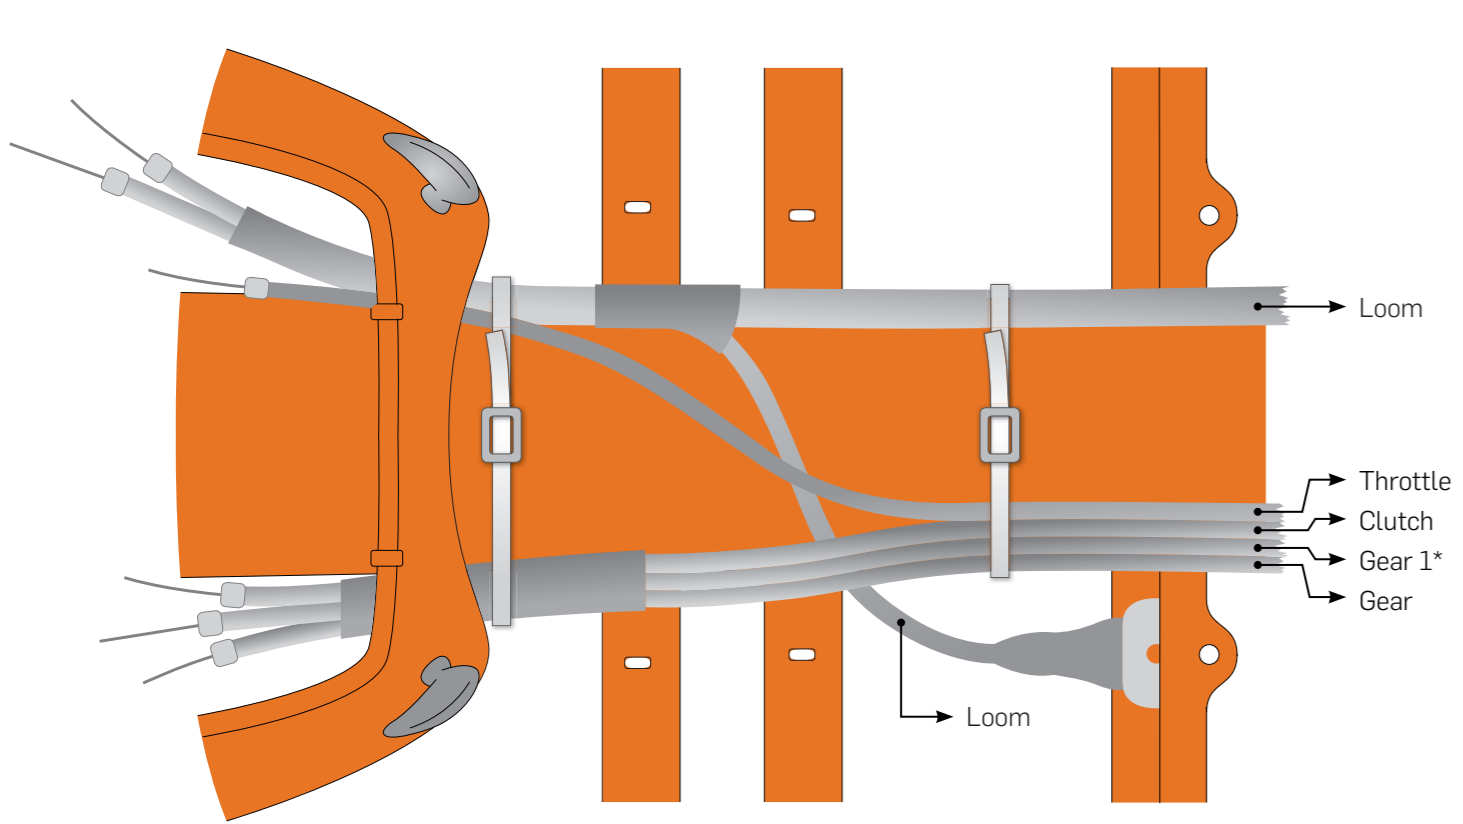

CABLE ROUTING LAMBRETTA

**LOGME**®

CABLE ROUTING

LAMBRETTA

**CABLE ROUTING LAMBRETTA**

\*Gear 1: this cable connects to the BACK position/next to rear tyre.

NORTHERN AMERICA:

UNITED KINGDOM: