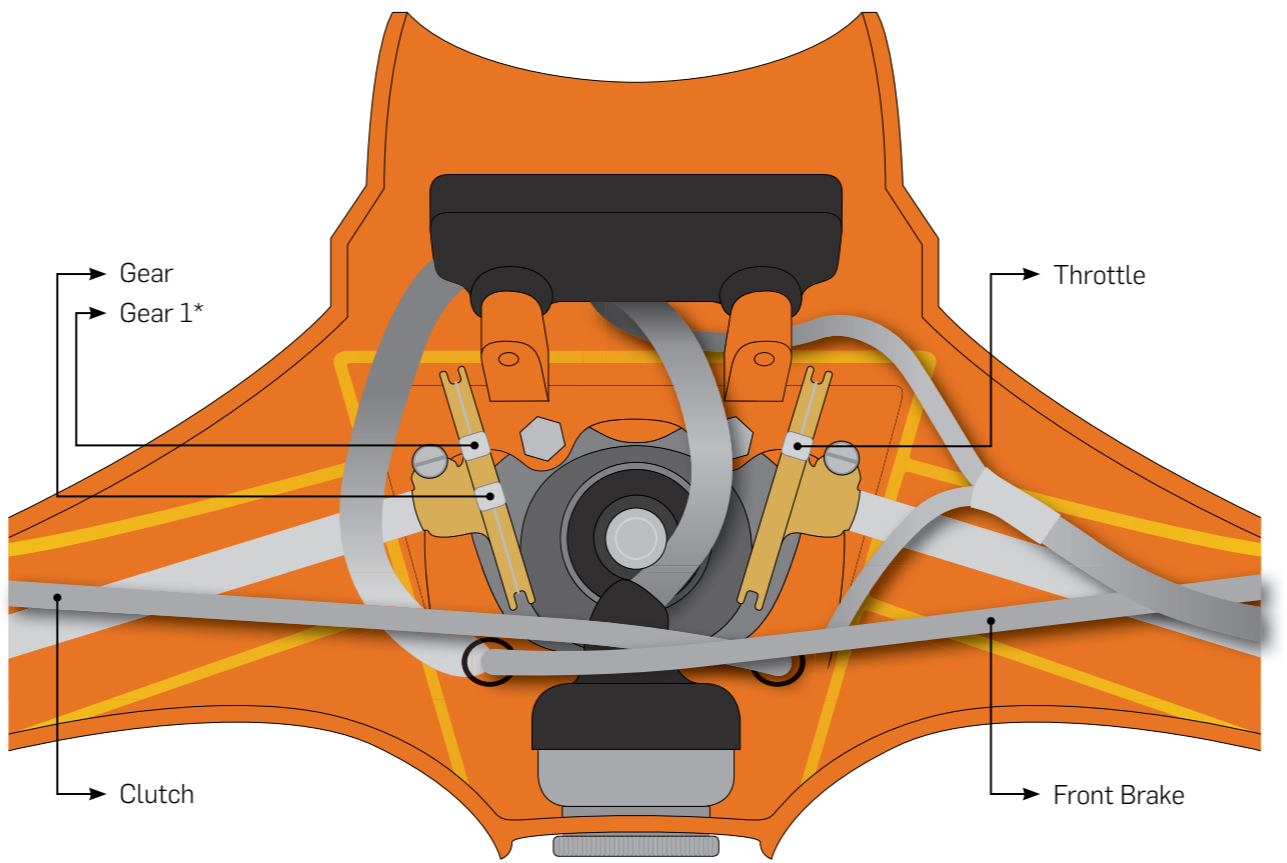

CABLE ROUTING LAMBRETTA

**LOGME**®

CABLE ROUTING

LAMBRETTA

**CABLE ROUTING LAMBRETTA**

\*Gear 1: this cable connects to the BACK position/next to rear tyre.

NORTHERN AMERICA:

UNITED KINGDOM: